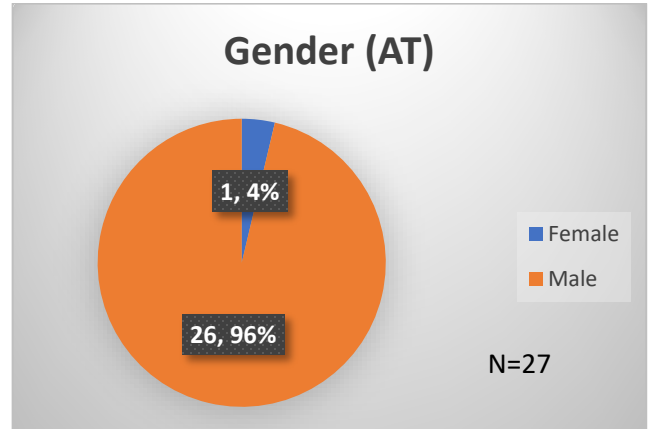

Daily Data Dashboard – December 5, 2023
Demographics for JTDC Population
Tuesday Morning Midnight Count

Total # of probation Involved youth¹: 1,336

¹ Probation Active: Any youth who is pending sentencing with an active social history, has been formally placed on probation or supervision with Cook County Juvenile Probation on the date of the report.