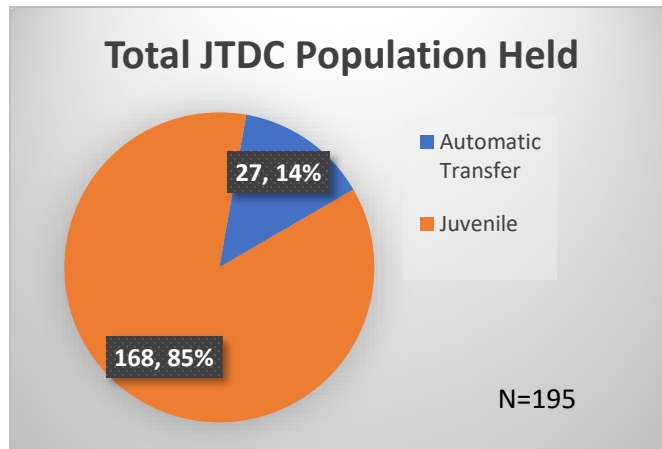

Daily Data Dashboard – December 5, 2023
Demographics for JTDC Population
Tuesday Morning Midnight Count

Total # of probation Involved youth¹: 1,336

¹ Probation Active: Any youth who is pending sentencing with an active social history, has been formally placed on probation or supervision with Cook County Juvenile Probation on the date of the report.