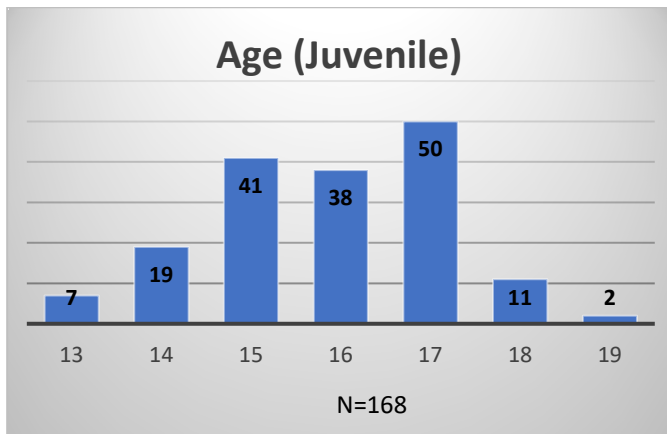

Daily Data Dashboard – December 5, 2023
Demographics for JTDC Population
Tuesday Morning Midnight Count

Total # of probation Involved youth¹: 1,336

¹ Probation Active: Any youth who is pending sentencing with an active social history, has been formally placed on probation or supervision with Cook County Juvenile Probation on the date of the report.

Daily Data Dashboard – December 5, 2023
Demographics for JTDC Population
Tuesday Morning Midnight Count