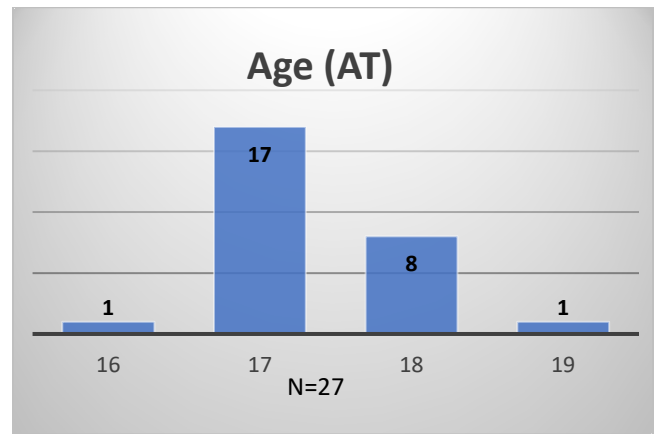

Daily Data Dashboard – December 5, 2023
Demographics for JTDC Population
Tuesday Morning Midnight Count

Total # of probation Involved youth¹: 1,336

¹ Probation Active: Any youth who is pending sentencing with an active social history, has been formally placed on probation or supervision with Cook County Juvenile Probation on the date of the report.

Daily Data Dashboard – December 5, 2023
Demographics for JTDC Population
Tuesday Morning Midnight Count