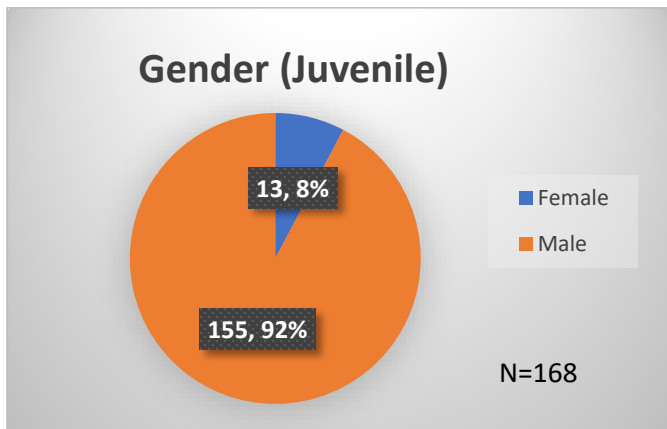

Daily Data Dashboard – December 5, 2023
Demographics for JTDC Population
Tuesday Morning Midnight Count

Total # of probation Involved youth¹: 1,336

¹ Probation Active: Any youth who is pending sentencing with an active social history, has been formally placed on probation or supervision with Cook County Juvenile Probation on the date of the report.